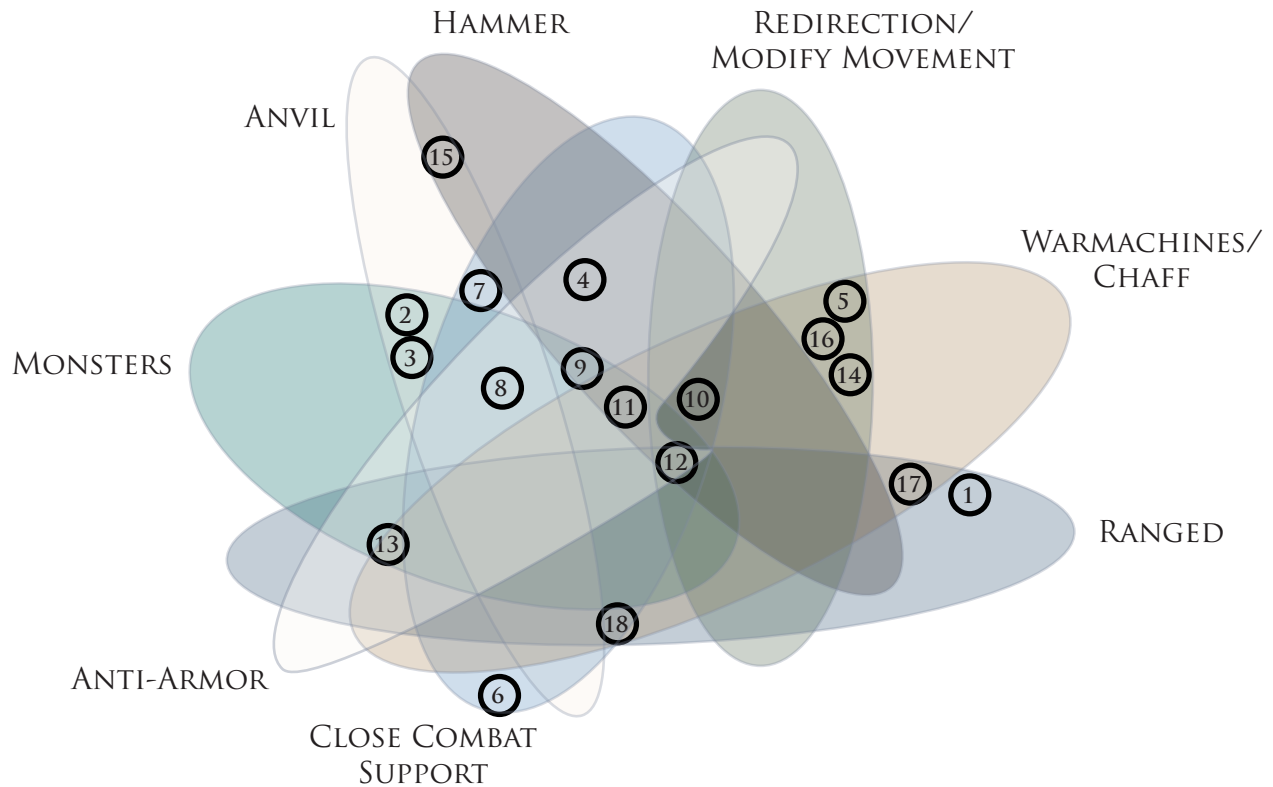

WARHAMMER FANTASY HIGH ELVES UNIT OVERVIEW

VERSION 1.0 - 30 JAN 2015

- | | | |
|---------------------|----------------------|----------------------|
| ① ARCHERS | ⑦ PHOENIX GUARD | ⑬ RBTs |
| ② SPEARMEN | ⑧ WHITE LIONS | ⑭ EAGLES |
| ③ LOTHERN SEA GUARD | ⑨ DRAGON PRINCES | ⑮ FROSTHEART PHOENIX |
| ④ SILVER HELMS | ⑩ TIRONIC CHARIOT | ⑯ SHADOW WARRIORS |
| ⑤ ELLYRION REAVERS | ⑪ WHITE LION CHARIOT | ⑰ SISTERS OF AVERLON |
| ⑥ SWORDMASTERS | ⑫ LOTHERN SKYCUTTER | ⑱ FLAMESPYRE PHOENIX |